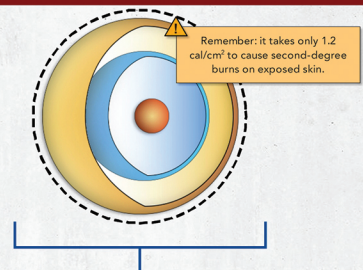

Arc Flash Boundary